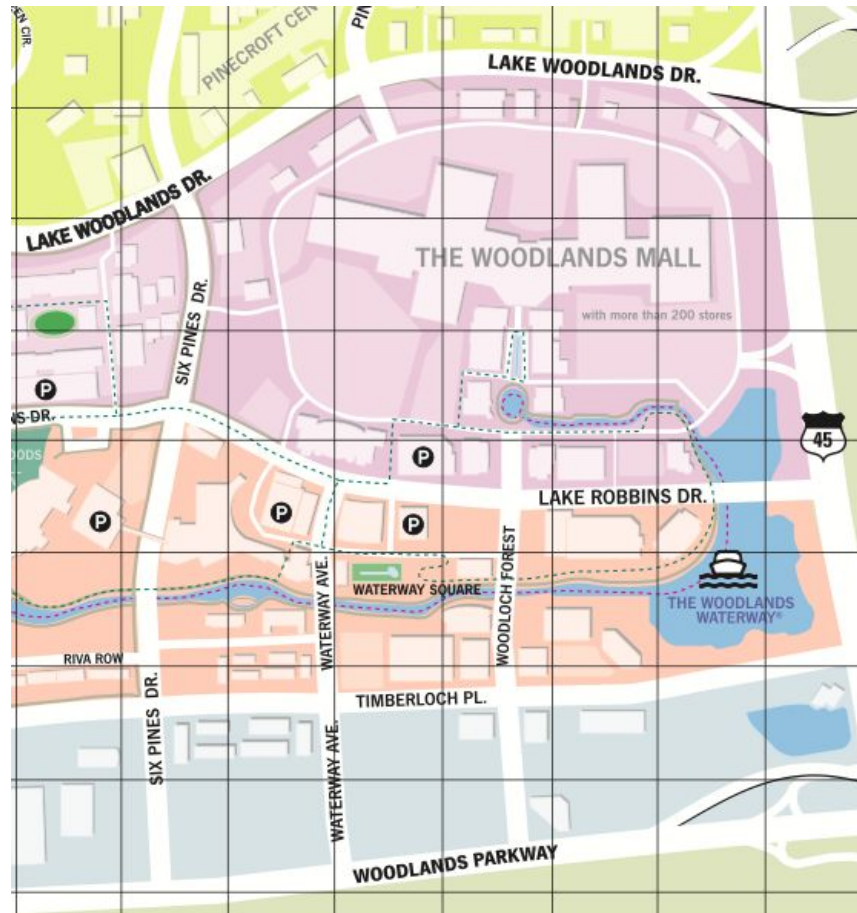

THSC Convention - The Woodlands

To The Woodlands from Houston:

Take I-45 North out of Houston. Exit 76B to merge onto Woodlands Parkway. Turn right onto Waterway Avenue and the hotel will be on the left.

To The Woodlands coming from the north:

Take I-45 South. Exit 76, take ramp right toward Woodlands Parkway/Robinson Road. Take ramp right and follow signs for Lake Woodlands Drive. Keep right on Lake Woodlands Drive. Turn left onto Six Pines Drive. Turn left onto Lake Robbins Drive. Turn right onto Waterway Avenue. The hotel is on the corner.

Due to the nearby concerts likely on Friday evening and Saturday afternoon and evening, attendees arriving mid- to late-afternoon are encouraged NOT to exit on Woodlands Parkway, as the concert traffic can become very congested there.

Parking Options

There are parking options besides the ones listed below. The posted options are simply some of the recommended parking options for Convention attendees.

NOTE: Convention attendees are encouraged NOT to park in the Tinseltown or Mall parking lots as towing is enforced.

Town Center Parking Garage located at the corner of Six Pines Drive and Lake Robbins Drive. Parking is FREE.

Note: The Town Center Parking Garage is shared by the Marriott and the Pavilion, where concerts are regularly held on Fridays and Saturdays. The garage will likely fill to capacity. Please be courteous and proceed to an alternate parking option when this takes place. Attendees already enjoying free parking may want to leave their car parked and walk to a nearby restaurant for dinner.

The Woodlands United Methodist Church if you have children in the Kids Convention, Inner Princess, or Mighty Men of Valor programs, you can check them in at TWUMC, located at 2200 Lake Woodlands Dr., and ride a free shuttle to the Waterway Marriott. Shuttle service will run continuously from 8 a.m. until 9:30 p.m. both days.